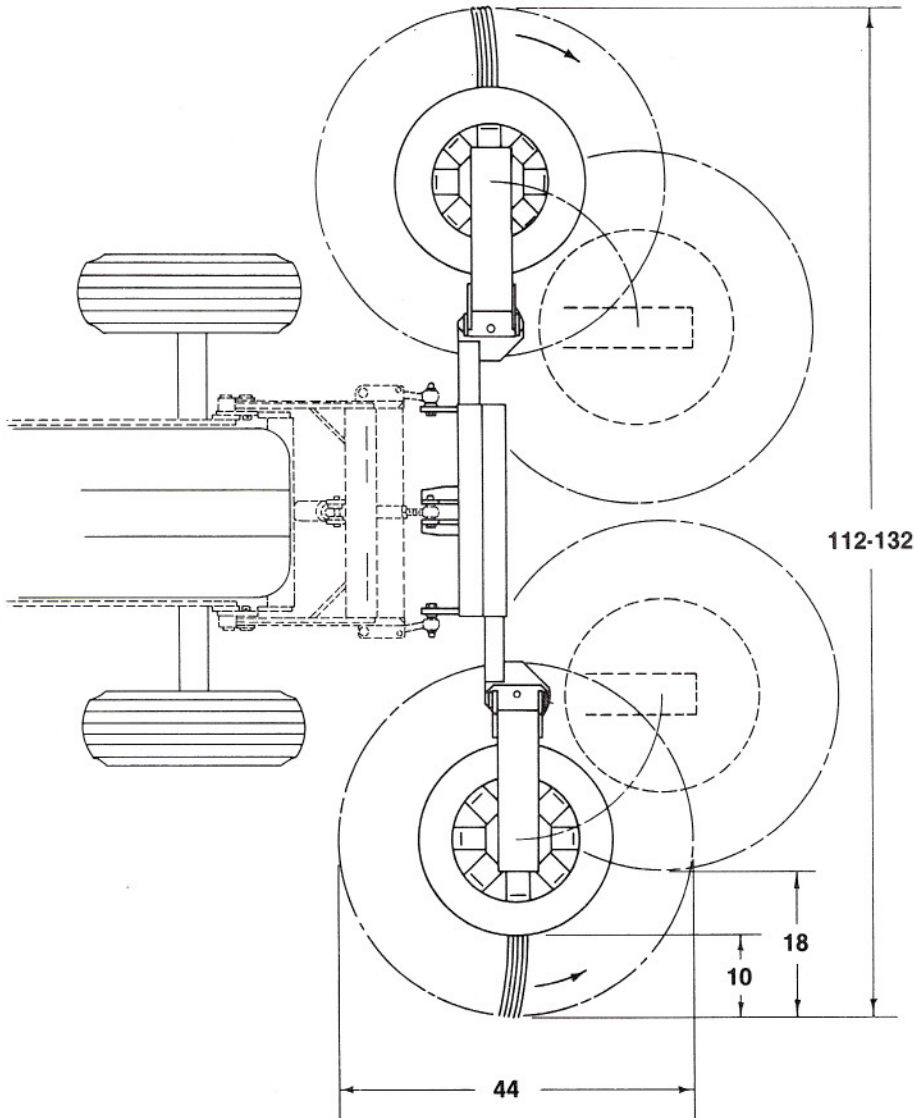

EDWARDS

BRUSH SPIDER

Series BS8300

SPECIFICATIONS

All dimensions given in inches.

Specifications and design subject to change without notice.