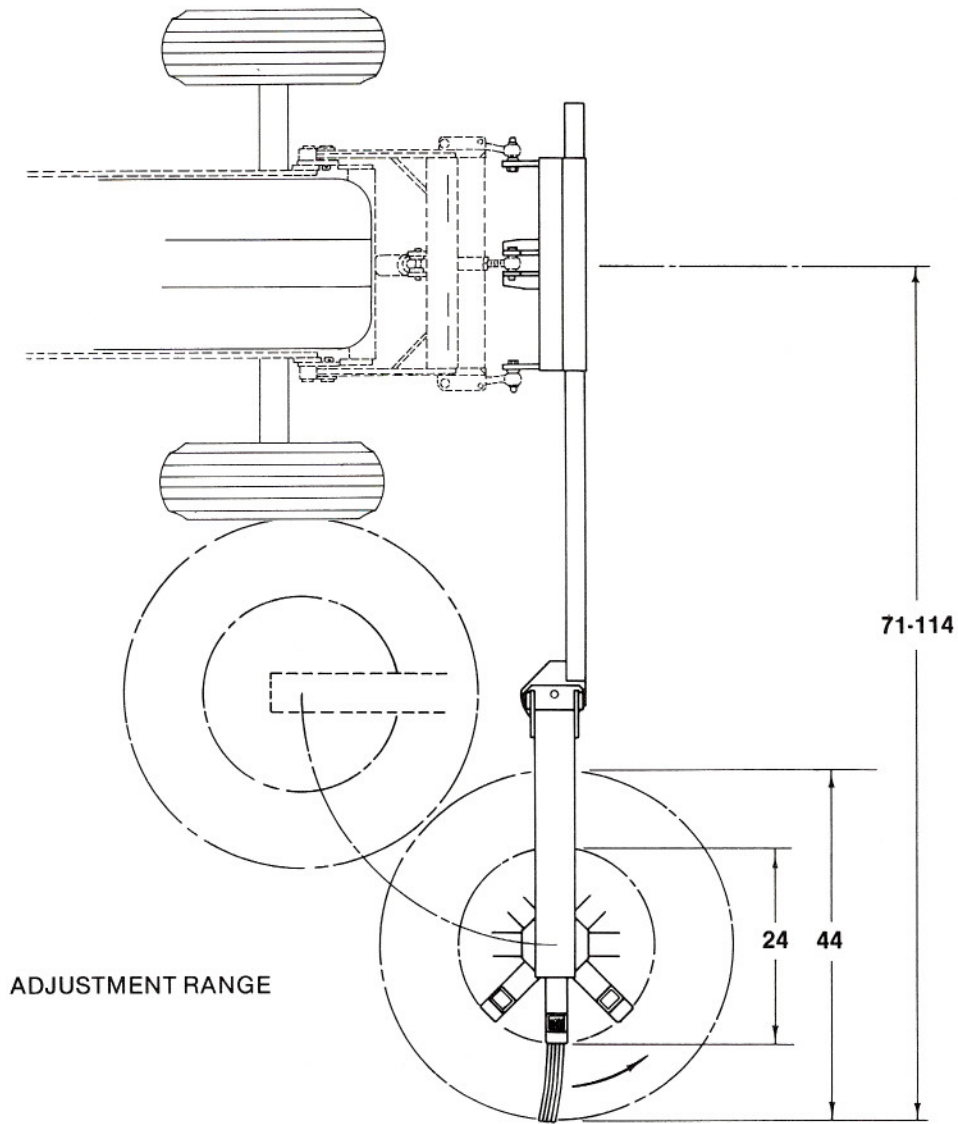

# BRUSH SPIDER

**Series BS8300**

**SPECIFICATIONS**

All dimensions given in inches.  
Specifications and design subject to change without notice.