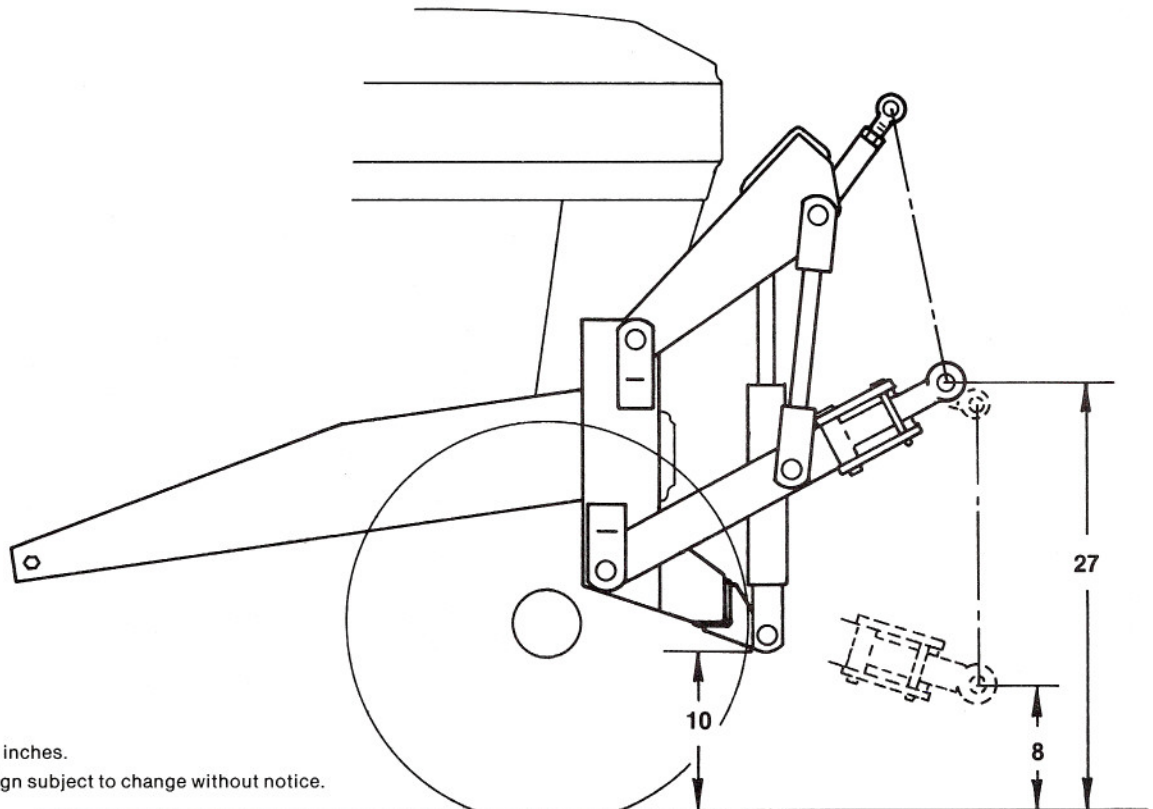

EDWARDS

3-POINT HITCH

Series DH8300 SPECIFICATIONS

Lift capacity at hitch pins: 1500 pounds

All dimensions given in inches.
Specifications and design subject to change without notice.