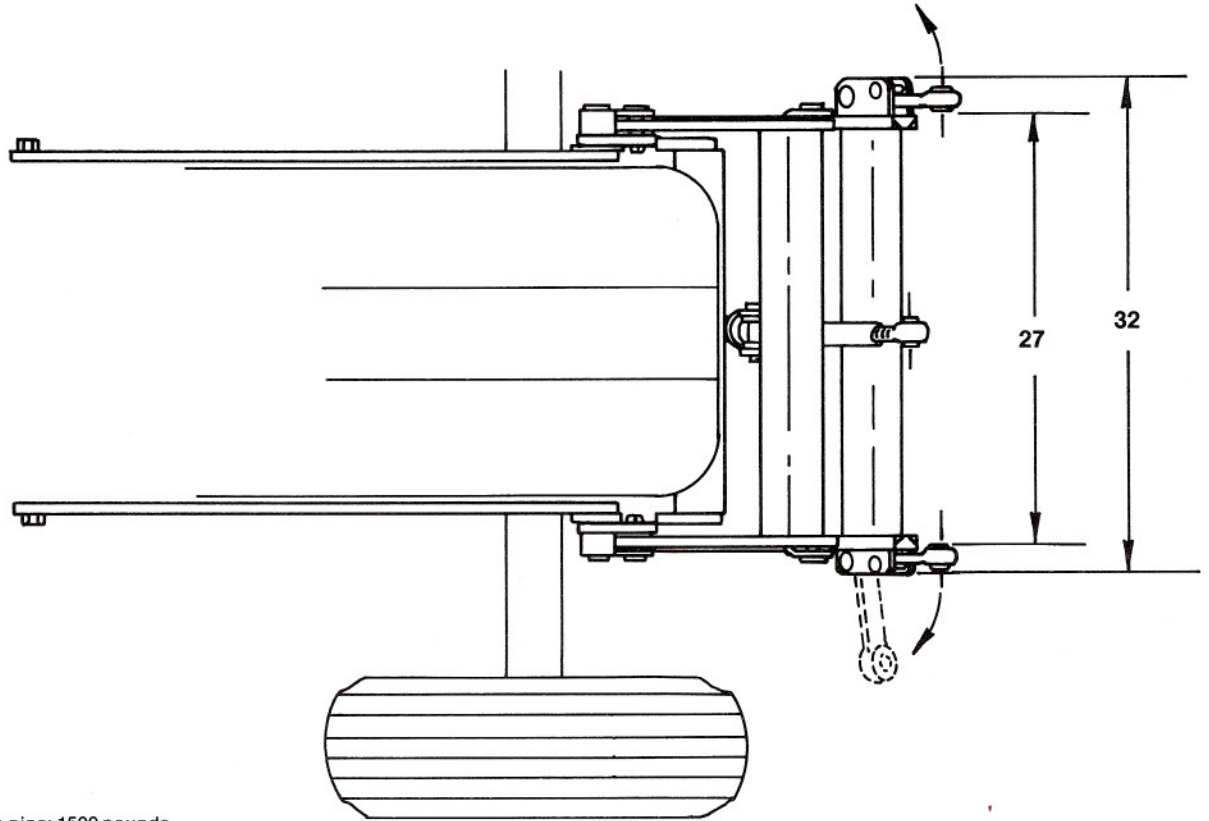

EDWARDS

3-POINT HITCH

Series DH8300 SPECIFICATIONS

Lift capacity at hitch pins: 1500 pounds

All dimensions given in inches.
Specifications and design subject to change without notice.