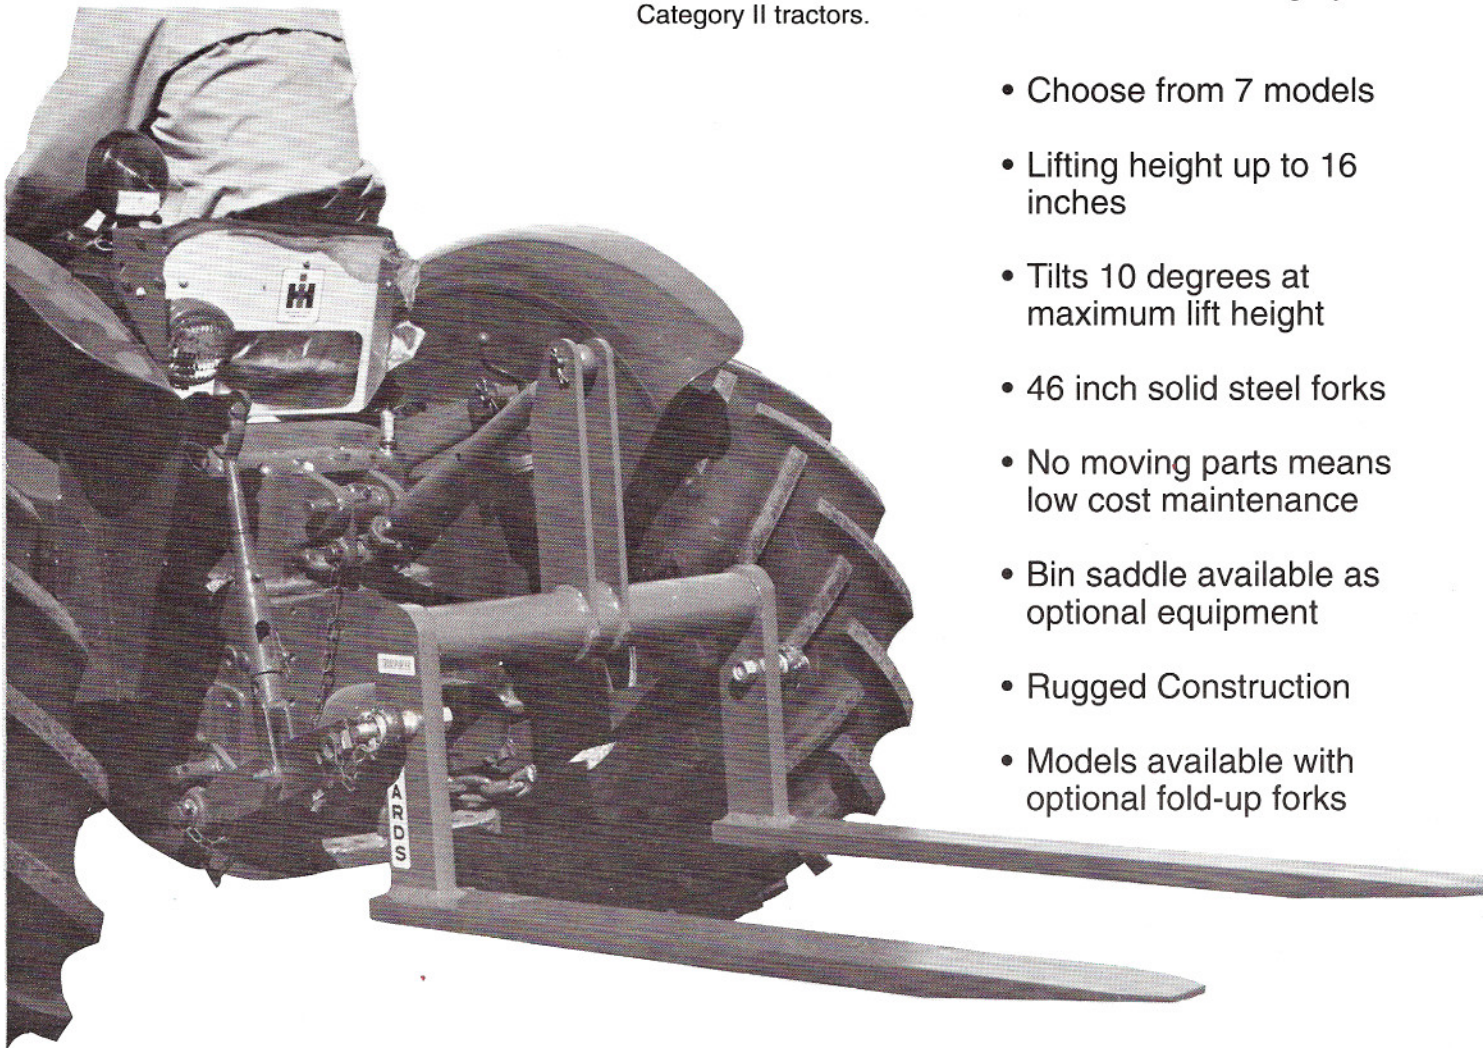

3 POINT

TRANS-PORTER

Series TP6400

The Edwards 3-Point TRANS-PORTER Fastens to the three point lift of most tractors. The TRANS-PORTER is a low-cost carrying device designed to lift and carry bulk bins, feed, baled hay - almost anything including other implements. Ask your dealer for additional information. Available for either Category I or Category II tractors.

- Choose from 7 models
- Lifting height up to 16 inches
- Tilts 10 degrees at maximum lift height
- 46 inch solid steel forks
- No moving parts means low cost maintenance
- Bin saddle available as optional equipment
- Rugged Construction
- Models available with optional fold-up forks

**LIFTING CAPACITIES FROM 1500 TO 3500 POUNDS
SAVES TIME! SPEEDS TREE-TO-TREE HANDLING OF BINS,
OR THE MOVING OF PALLETIZED MATERIALS!**